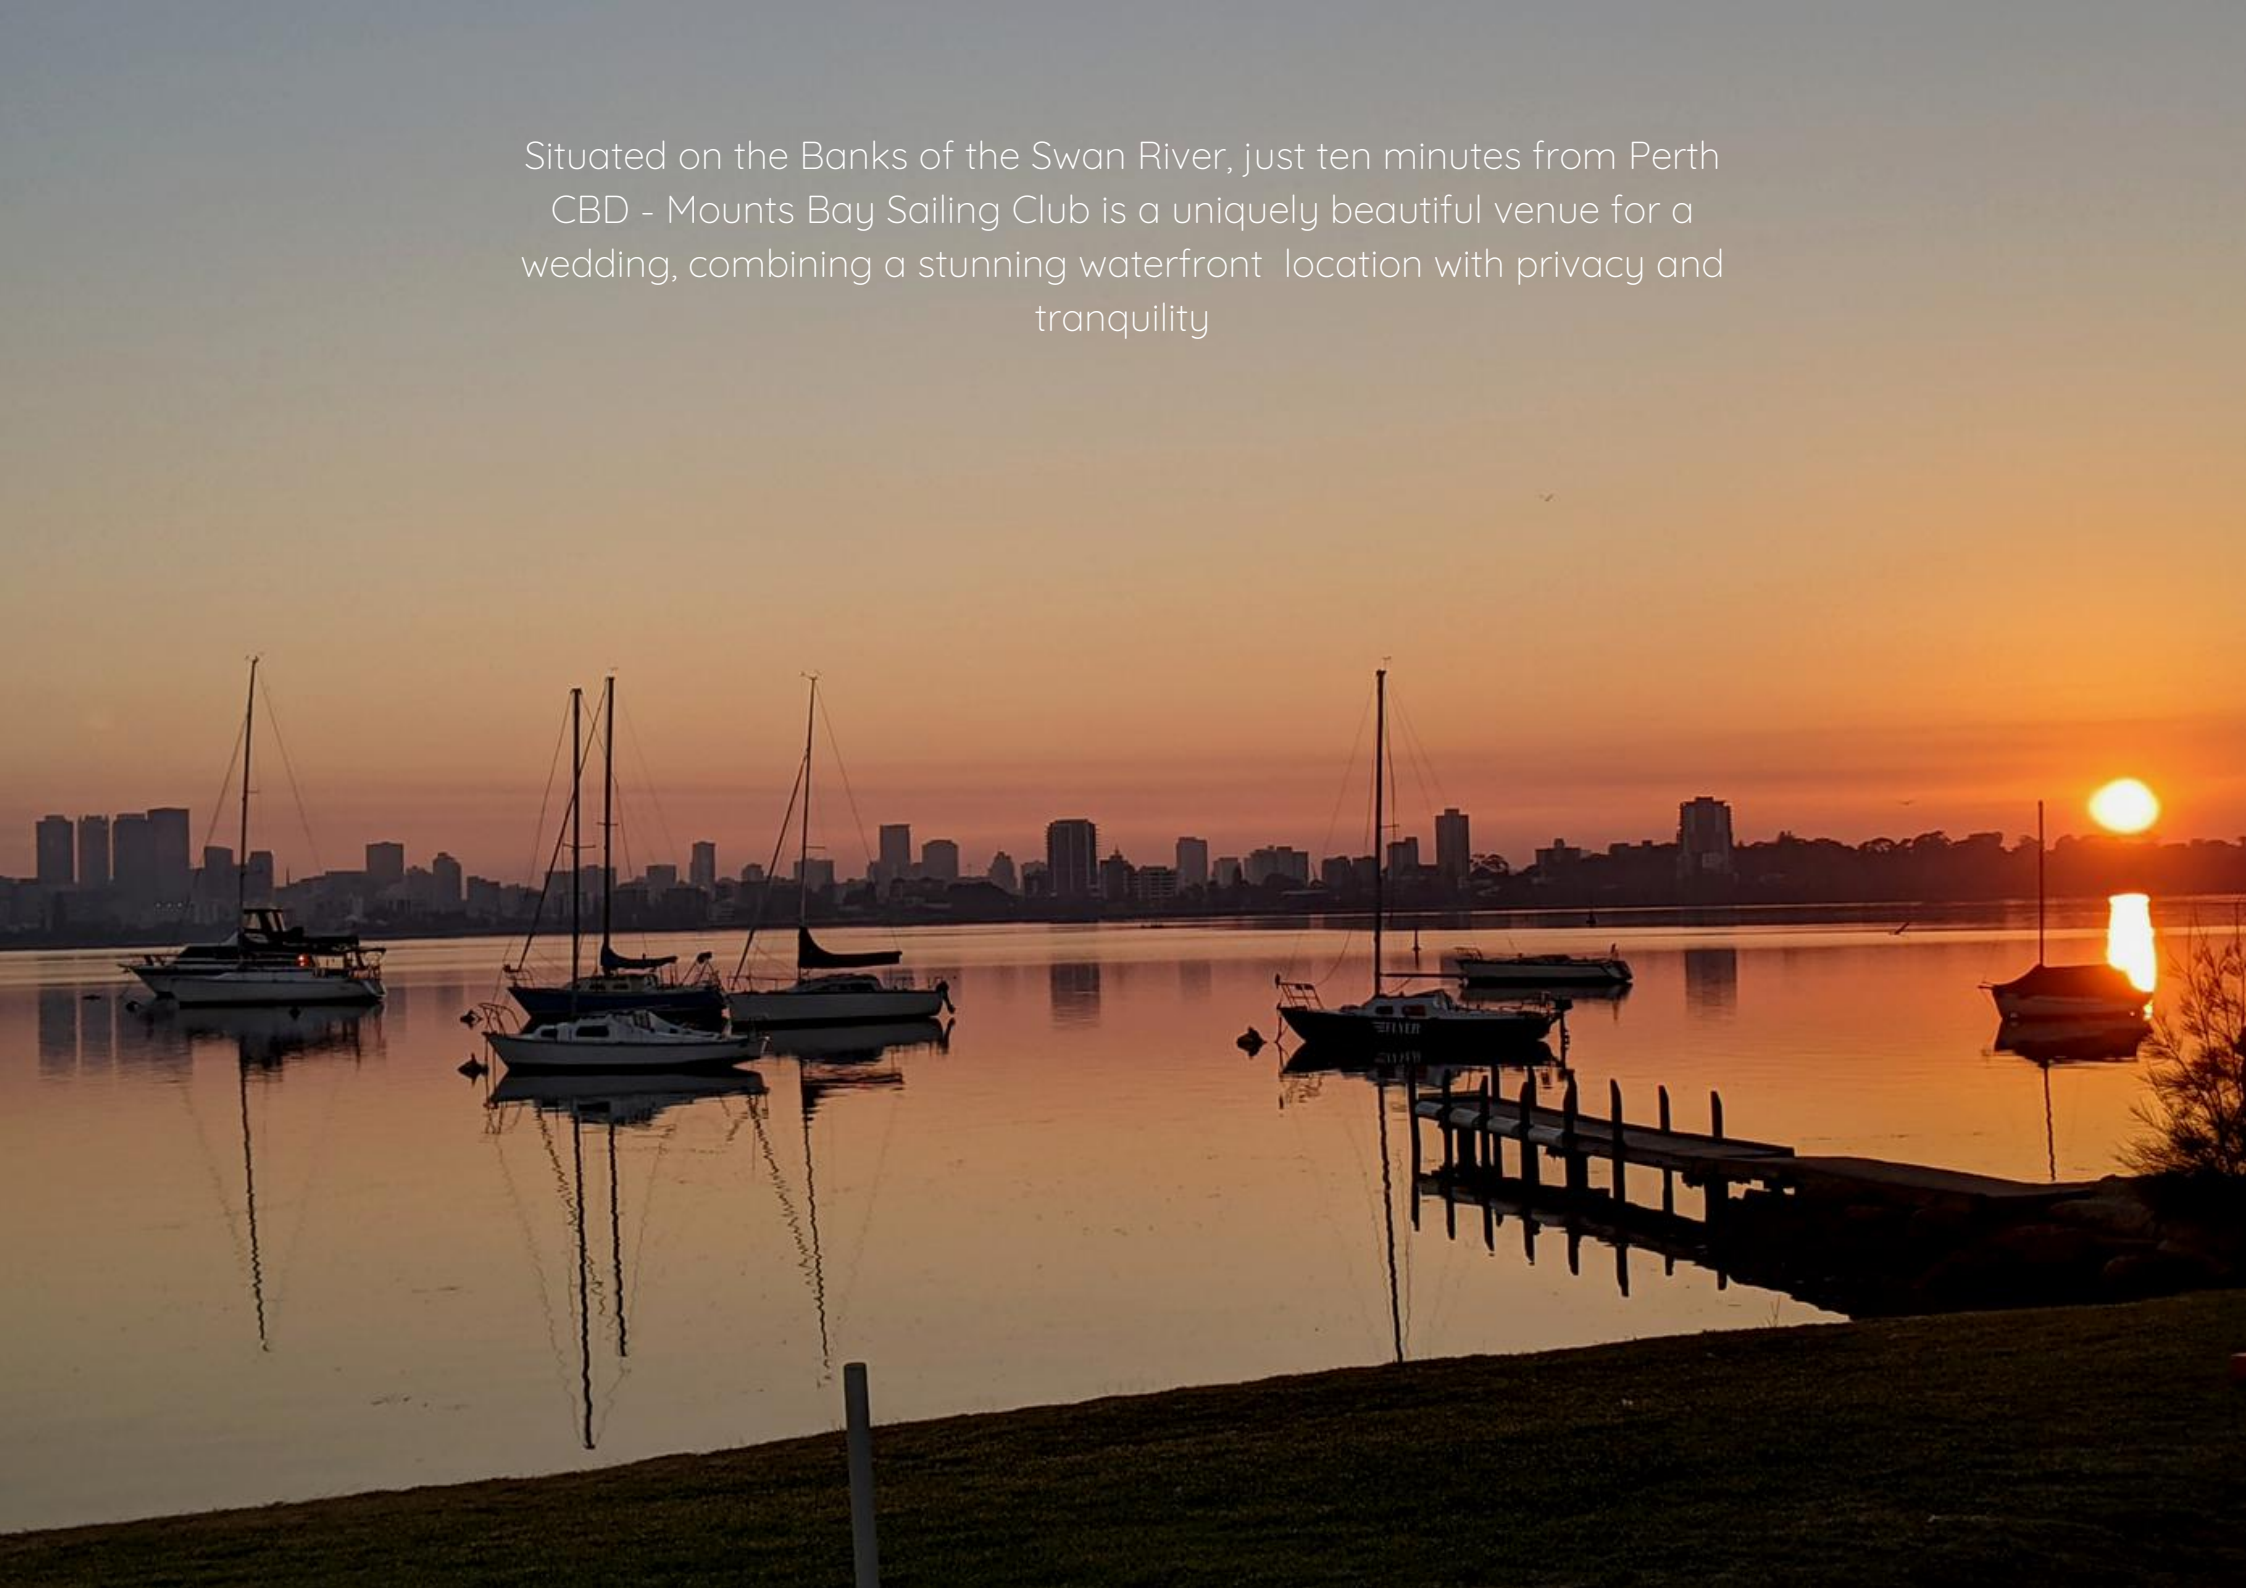

Mounts Bay Sailing Club Celebrations Brochure 2023

Situated on the Banks of the Swan River, just ten minutes from Perth
CBD - Mounts Bay Sailing Club is a uniquely beautiful venue for a
wedding, combining a stunning waterfront location with privacy and
tranquility

*A cleaning fee applies for all events, this will be quoted based on the size and type of event

*Minimum spend requirements apply during October - April

Riverside Lawn

Enjoy an uninterrupted vista from the banks of the Swan River, celebrate from day to night, taking a moment to enjoy the beautiful golden glow of the city as the sun sets and the festivities begin. Make use of our indoor bar or opt in for an outdoor bar and enjoy the most entrancing views Perth has to offer.